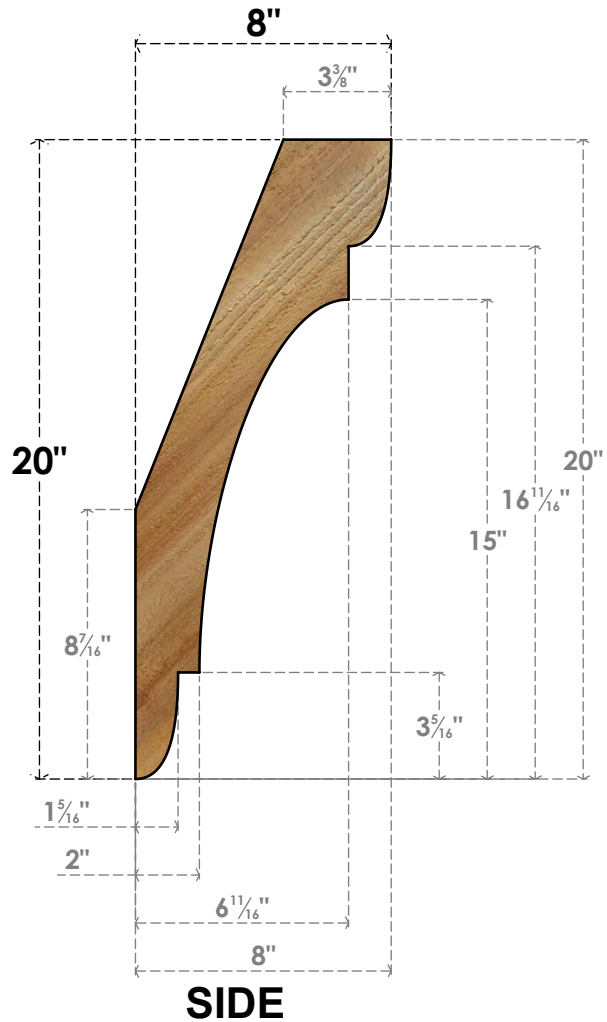

BRC04X08X20OLY00RWR

4"W X 8"D X 20"H OLYMPIC ROUGH SAWN BRACE, WESTERN RED CEDAR

EKENA MILLWORK
 2300 WEST MAIN ST.
 CLARKSVILLE, TX 75426
 TOLL FREE: 866-607-0453
 WWW.EKENAMILLWORK.COM

NOTES

1. INSTALLATION TO BE COMPLETED IN ACCORDANCE WITH MANUFACTURER'S SPECIFICATIONS.
2. DRAWING MAY NOT BE TO SCALE
3. THIS DRAWING IS INTENDED FOR DESIGN AND PLANNING PURPOSES ONLY.
4. ALL INFORMATION CONTAINED HEREIN WAS CURRENT AT THE TIME OF DEVELOPMENT BUT MUST BE REVIEWED AND APPROVED BY THE PRODUCT MANUFACTURER TO BE CONSIDERED ACCURATE.
5. PRODUCTS ARE NOT KILN DRIED. THIS ITEM IS UNIQUE AND WILL CONTAIN THE NATURAL VARIATIONS THAT THE WOOD SPECIES OFFERS. THIS MAY RESULT IN VARIATIONS UP TO 1/4"