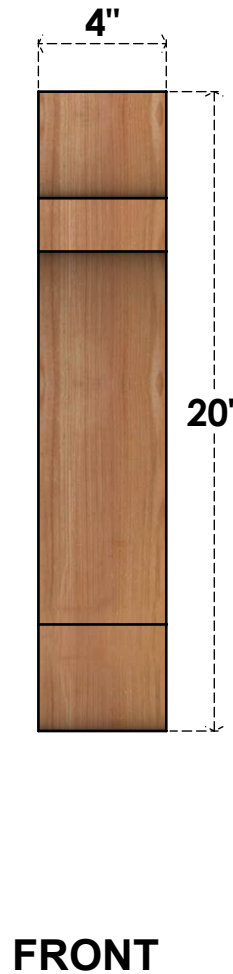

BRC04X08X20OLY00RWR

4"W X 8"D X 20"H OLYMPIC ROUGH SAWN BRACE, WESTERN RED CEDAR

EKENA MILLWORK
 2300 WEST MAIN ST.
 CLARKSVILLE, TX 75426
 TOLL FREE: 866-607-0453
 WWW.EKENAMILLWORK.COM

NOTES

1. INSTALLATION TO BE COMPLETED IN ACCORDANCE WITH MANUFACTURER'S SPECIFICATIONS.
2. DRAWING MAY NOT BE TO SCALE
3. THIS DRAWING IS INTENDED FOR DESIGN AND PLANNING PURPOSES ONLY.
4. ALL INFORMATION CONTAINED HEREIN WAS CURRENT AT THE TIME OF DEVELOPMENT BUT MUST BE REVIEWED AND APPROVED BY THE PRODUCT MANUFACTURER TO BE CONSIDERED ACCURATE.
5. PRODUCTS ARE NOT KILN DRIED. THIS ITEM IS UNIQUE AND WILL CONTAIN THE NATURAL VARIATIONS THAT THE WOOD SPECIES OFFERS. THIS MAY RESULT IN VARIATIONS UP TO 1/4"